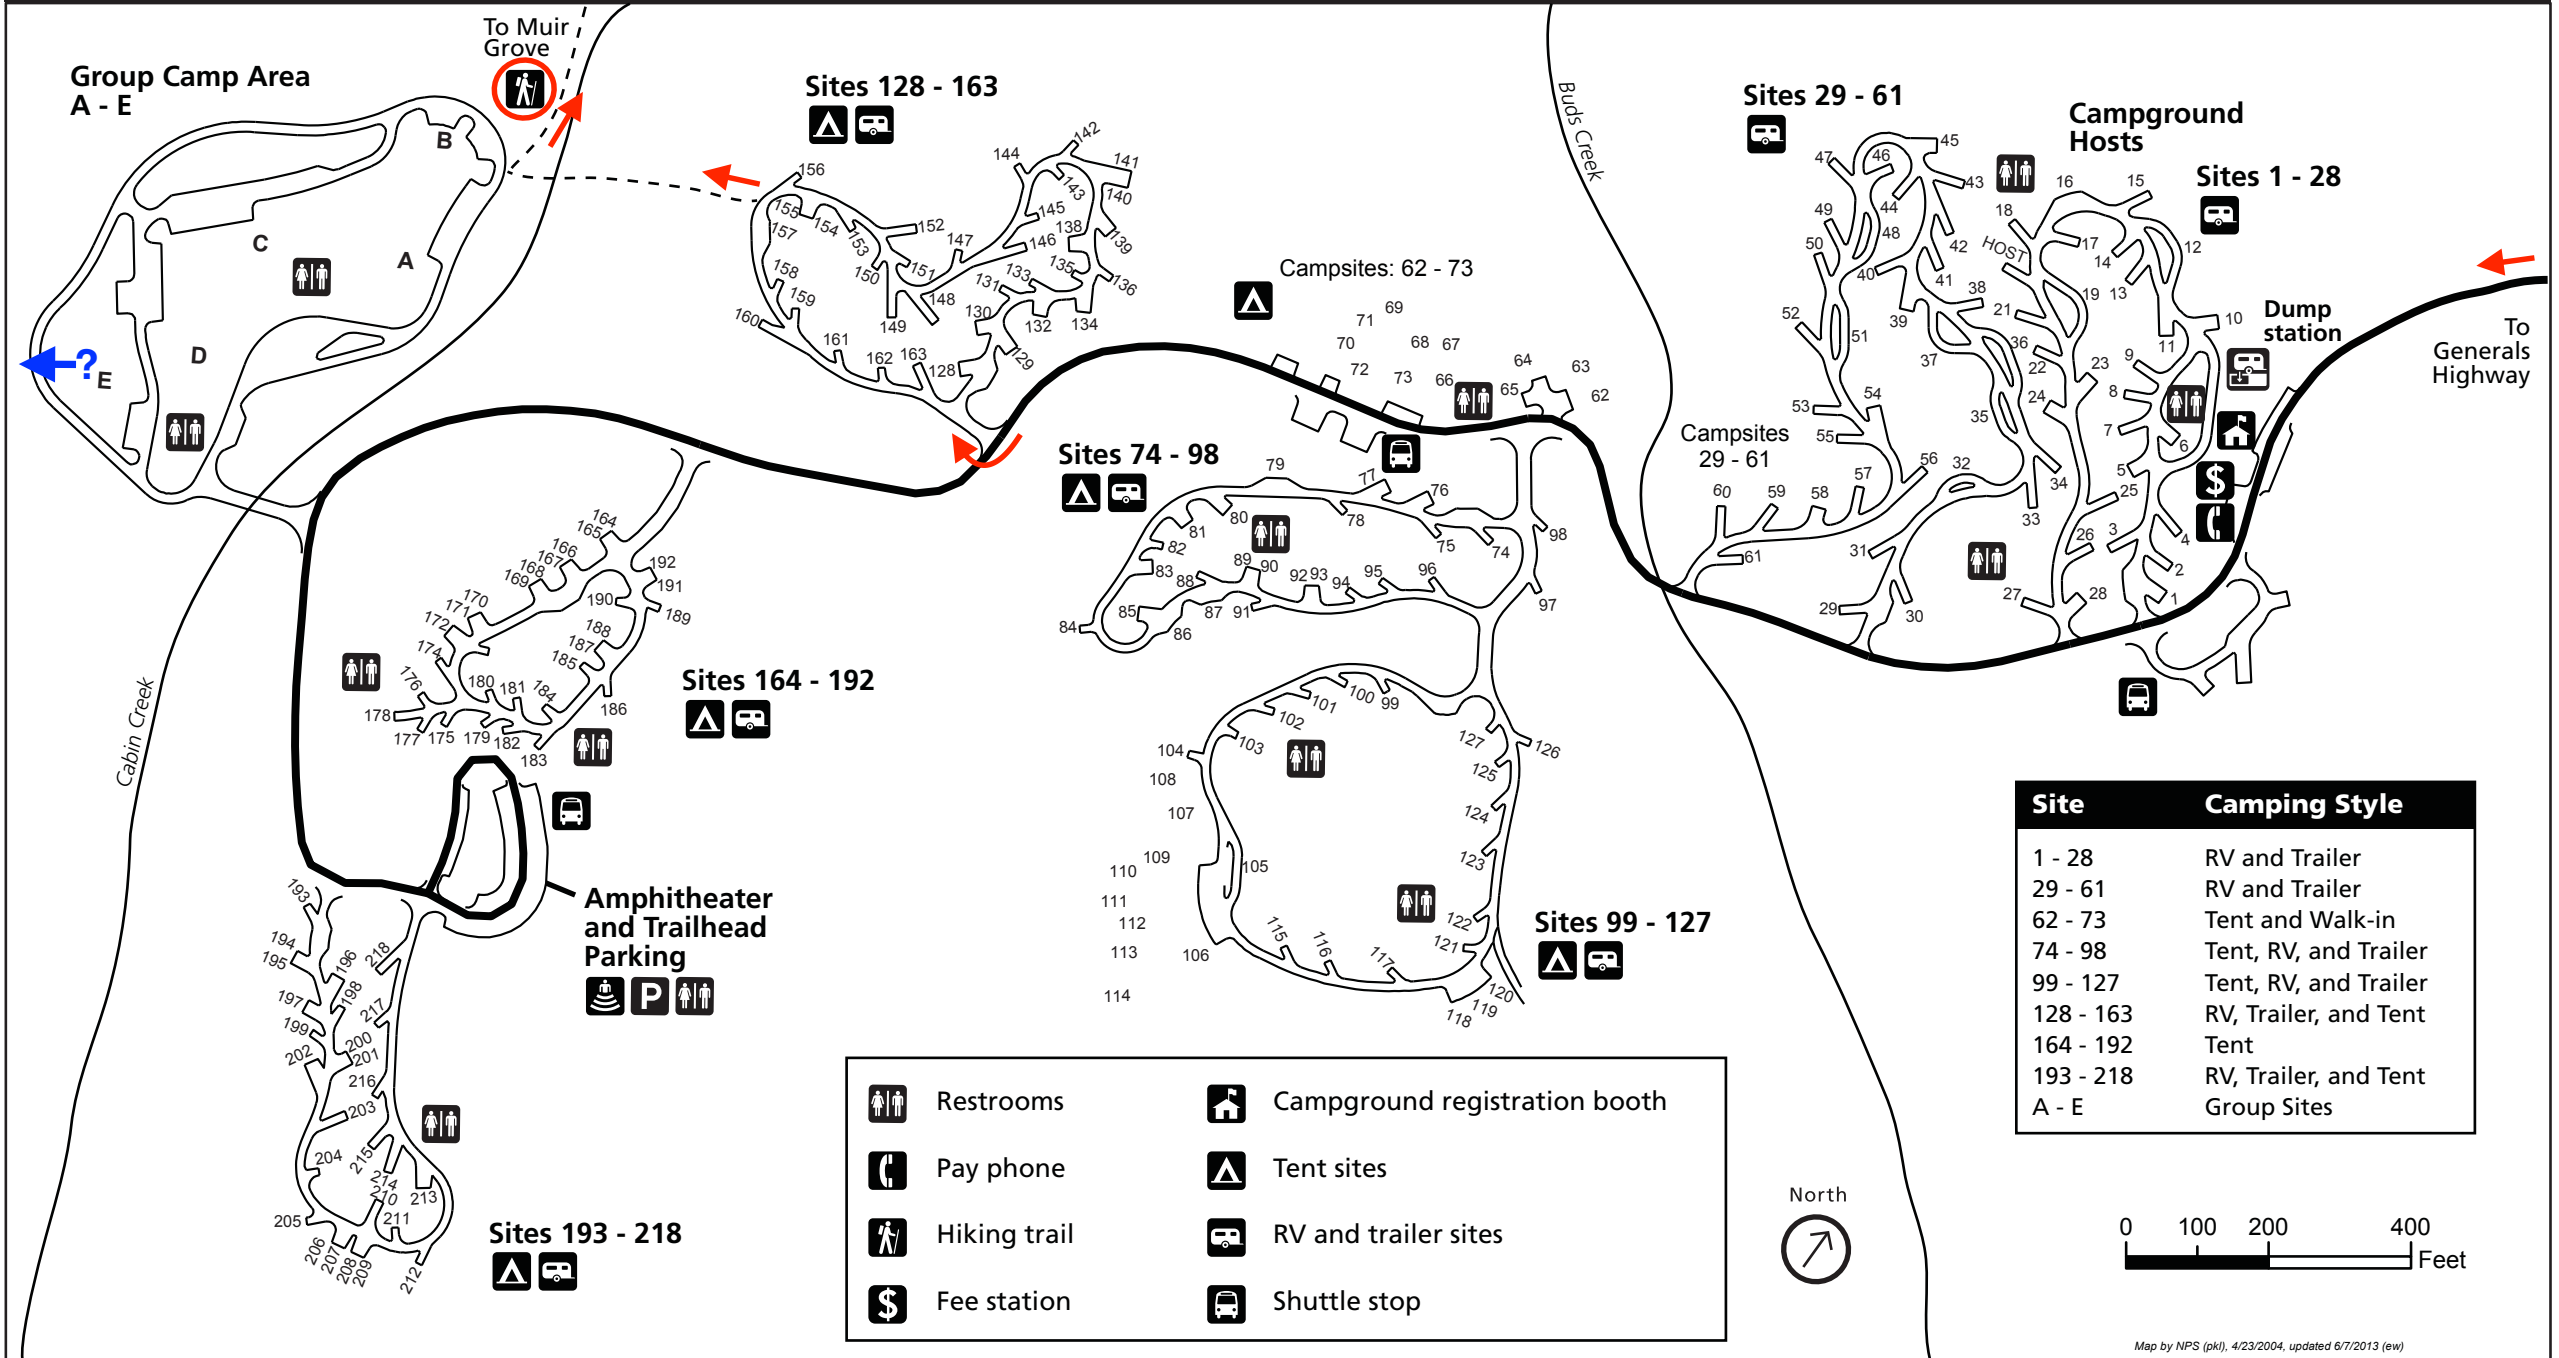

Dorst Creek Campground

National Park Service
U.S. Department of the Interior

Sequoia & Kings Canyon
National Parks

Site	Camping Style
1 - 28	RV and Trailer
29 - 61	RV and Trailer
62 - 73	Tent and Walk-in
74 - 98	Tent, RV, and Trailer
99 - 127	Tent, RV, and Trailer
128 - 163	RV, Trailer, and Tent
164 - 192	Tent
193 - 218	RV, Trailer, and Tent
A - E	Group Sites

	Restrooms		Campground registration booth
	Pay phone		Tent sites
	Hiking trail		RV and trailer sites
	Fee station		Shuttle stop

Map by NPS (pkj), 4/23/2004, updated 6/7/2013 (ew)